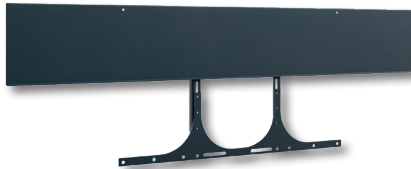

The hole pattern of the system is designed and optimised for Cisco's collaboration room systems.

Locking screws on the screen mount secure the screen against unhooking and falling down. The screen is mounted in landscape format.

## Optional accessories for CON-Line and CON-Line Big

Item no.: 2286

Item no.: 2918

Item no.: 2931

Item no.: 2278

Item no.: 2919

Item no.: 2282

Item no.:	Item name	Recommended screen size	VESA	Function & suitability	Illustration	Colour
2286	Poly Display Adapter 55 - 75"	55 - 75"   140 - 191 cm	max. 800 mm	Adapter for Poly Studio, Poly Studio X50 and Poly Studio X70	①	schwarz
2287	Poly Display Adapter 75 - 86"	75 - 86"   191 - 218 cm		-		
2918	Poly P15, E70, X30 Display Adapter 55 - 75"	55 - 75"   140 - 191 cm		Adapter for Poly Studio P15, Poly Studio E70 and Poly Studio X30	②	
2931	Logitech Rally Bar & Rally Bar Mini Adapter 55 - 86"	55 - 86"   140 - 218 cm		Adapter for Logitech Rally Bar and Logitech Rally Bar Mini	③	
2937	Logitech Rally Bar Huddle Adapter 55 - 75"	55 - 75"   140 - 191 cm		Adapter for Logitech Rally Bar Huddle	-	
2278	Meetup Display Adapter 55 - 75"	55 - 75"   140 - 191 cm		Adapter for Logitech Meetup	④	
2279	Meetup Display Adapter 75 - 86"	75 - 86"   191 - 218 cm		-		
2919	Nureva HDL 300 Adapter 55 - 75"	55 - 75"   140 - 191 cm		Adapter for Nureva HDL 300	⑤	
2920	Nureva HDL 300 Adapter 75 - 86"	75 - 86"   191 - 218 cm		-		
1925	Cisco Room-Kit Adapter 55 - 75"	55 - 75"   140 - 191 cm		-		
2900	Cisco Room-Kit Adapter 75 - 86"	75 - 86"   191 - 218 cm		Adapter for Cisco Webex Room Kit Mini, Cisco Webex Room Kit, Cisco Webex Room Kit Plus and Cisco Room Kit EQ	-	
2282	Cisco Room-Kit Adapter Dual	55", 65", 75"   140 cm, 165 cm, 191 cm		⑥		