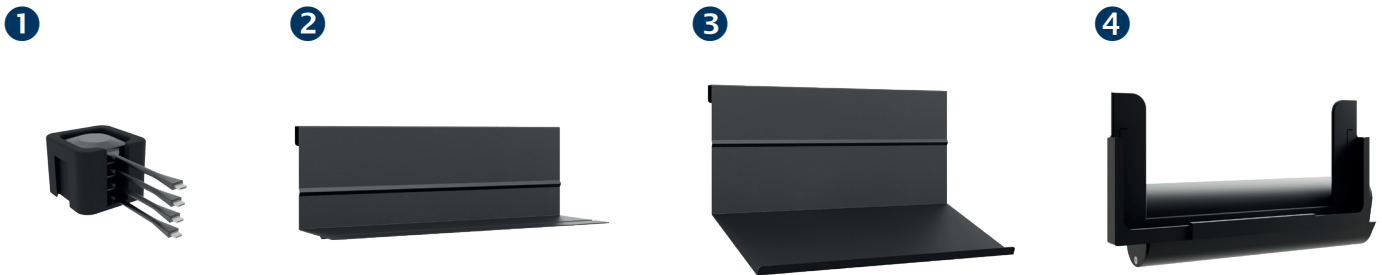

Accessories CON-Line®

Optional accessories for CON-Line and CON-Line Big

Item no.:	Item name	Function & suitability	Illustration	Colour
2935	CON-Line® Dongle Tray	Dongle tray, suitable for all versions of the CON-Line® and CON-Line® Big media columns	1	schwarz
2932	CON-Line® AV Shelf	AV Shelf, suitable for all versions of the CON-Line® and CON-Line® Big media columns	2	
2933	CON-Line® Laptopholder	Laptopholder, suitable for all versions of the CON-Line® and CON-Line® Big media columns	3	
2882	CON-Line® Tableholder	Tableholder, universal, suitable for all versions of the CON-Line® and CON-Line® Big media columns	4