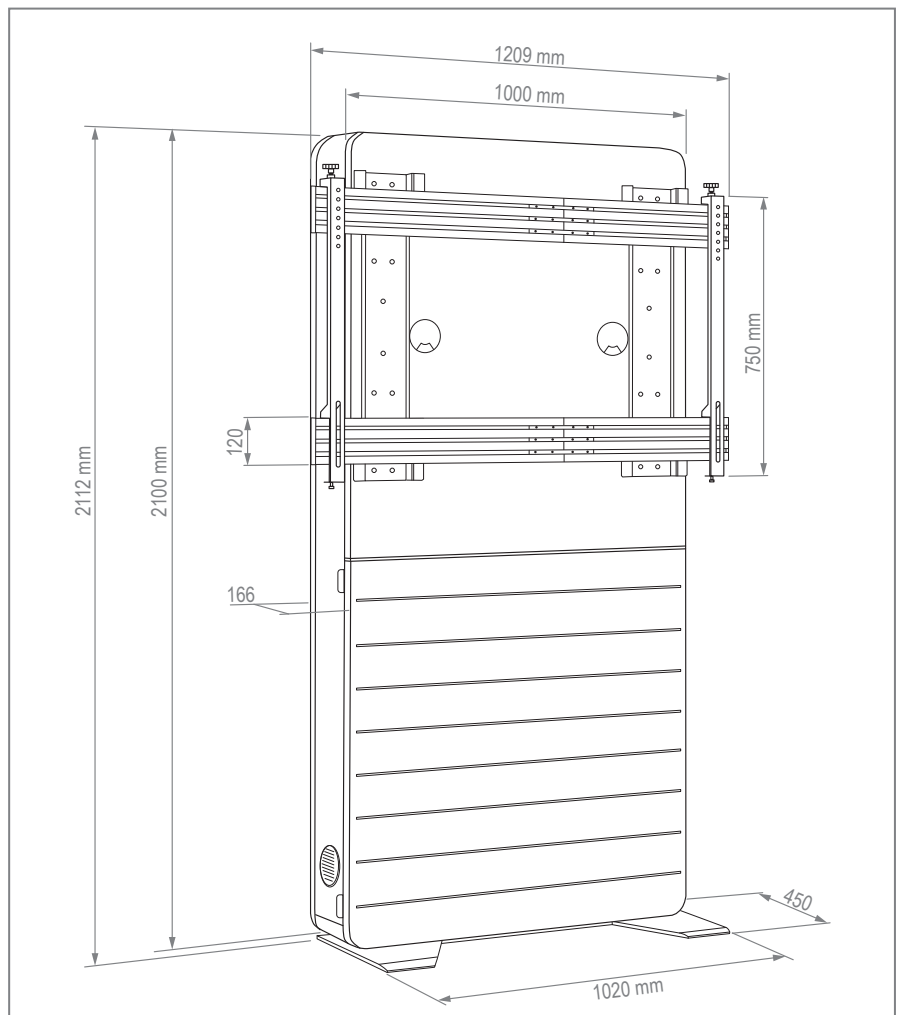

CON-Line® Big FS Cisco Webex Board Pro 55" Item no.: 2778

Media column, free standing, display specific

- Free standing media column
- Hole pattern display specific optimised for Cisco Webex Board Pro 55"
- Safety screws - secure the screen against unhooking and falling down
- Landscape orientation
- Frontcover with sliding door incl. soft-close
- AV accessories are protected from unauthorised access inside the furniture corpus
- Ventilation grilles in the corpus
- Easy assembly thanks to removable AV mounting panel (2 pcs)
- Retractable security lock on the side of the corpus
- Tilt proof base plate
- Colour:
  Corpus: white | Base plate: black